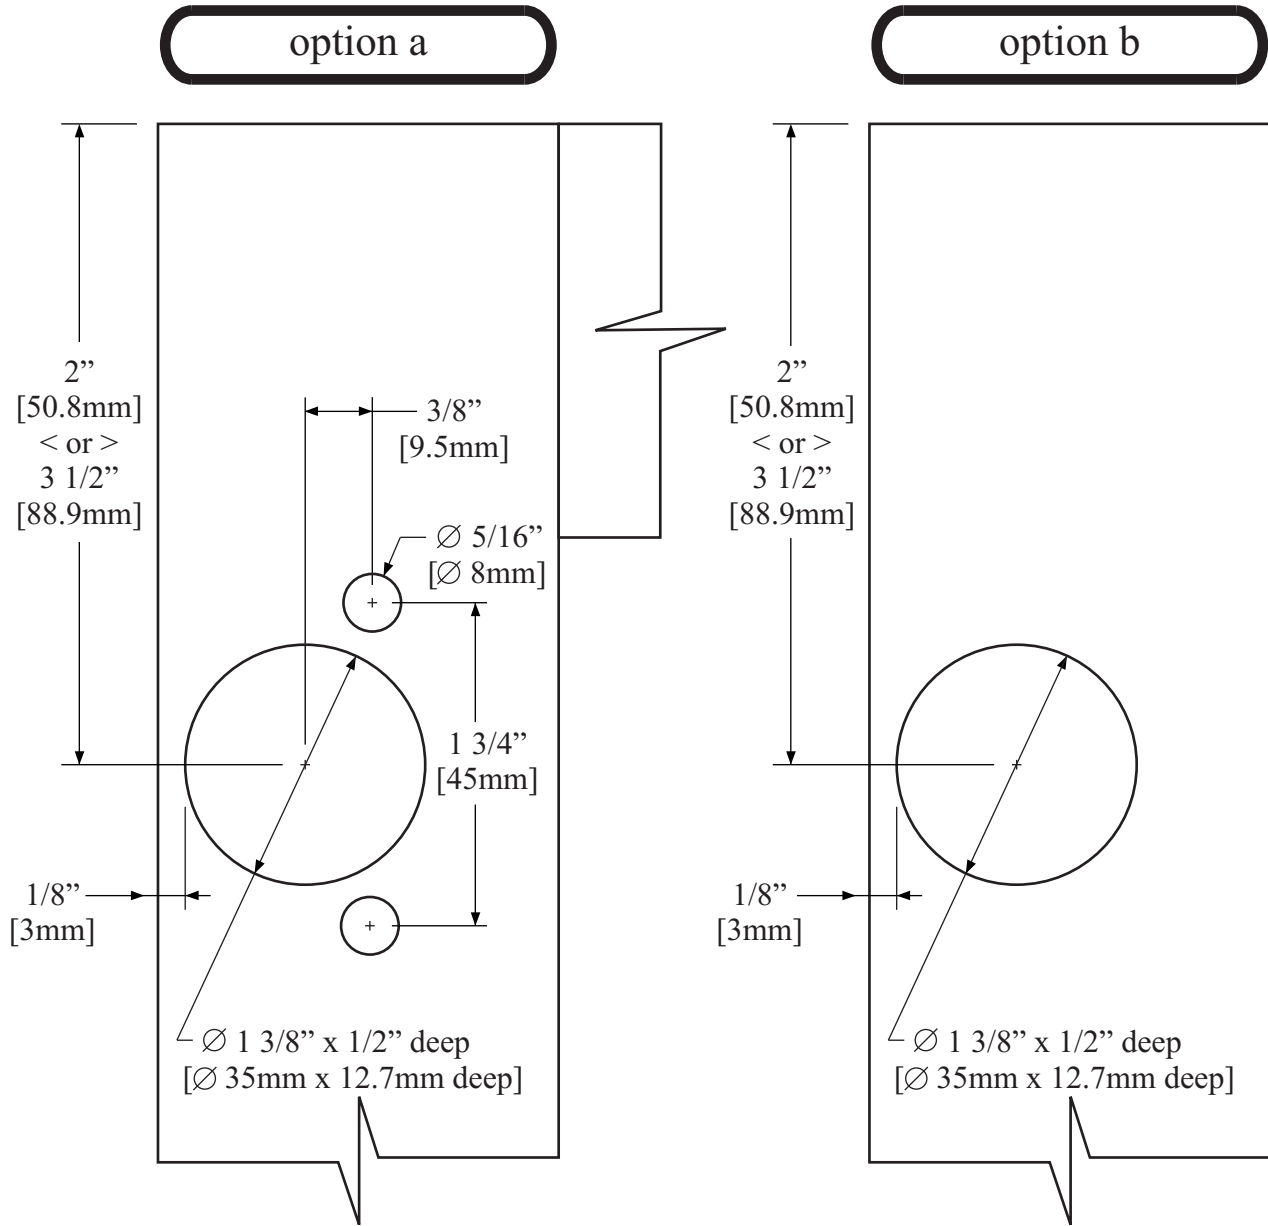

Standard hinge boring - fits most blum hinges. Please specify option A or B when ordering.

HINGE BORING

Qty of Hinges	Door Height	Hinge Placement
2	6.3750" to 11.9375"	2.00" from edge of door
2	12.0000" to 45.9375"	3.50" from edge of door
3	46.0000" to 65.9375"	3.50" from edge of door, centered mid hinge
4	66.0000" to 96.0000"	3.50" from edge of door, equally spaced mid hinges